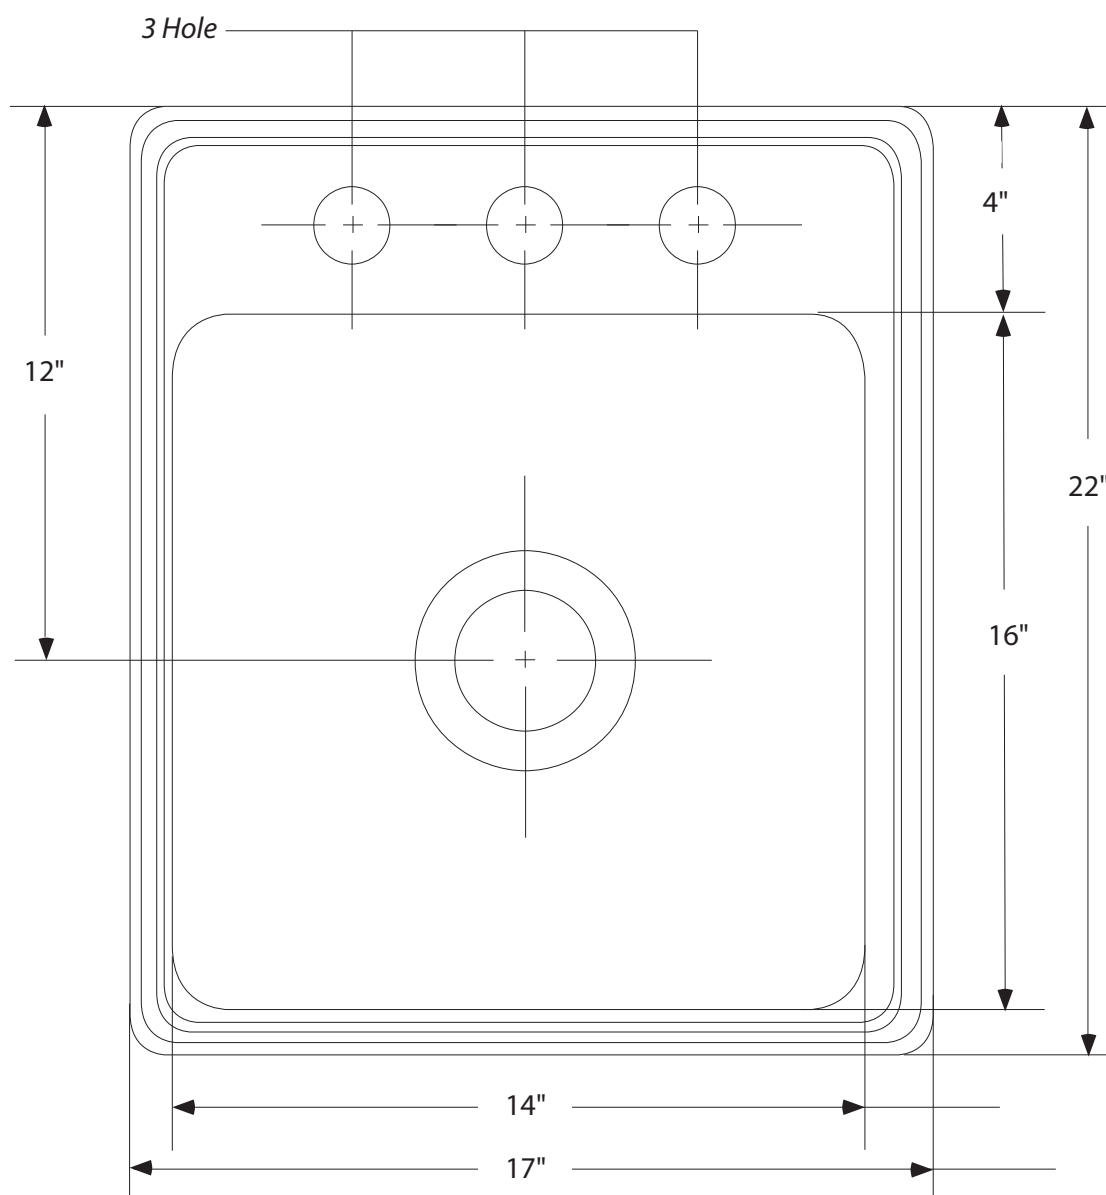

DIMENSIONS/TECHNICAL DATA

# Top Mount - Single Bowl Stainless Steel Sinks - S102

**ATTENTION!** Dimensions may vary by up to 3/8". It is highly recommended to pull all dimensions of actual model for installation and measuring purposes.

## Top Mount - Single Bowl Stainless Steel Sinks - S102

**ATTENTION!** Dimensions may vary by up to 3/8". It is highly recommended to pull all dimensions of actual model for installation and measuring purposes.